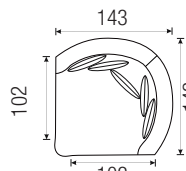

MEDUSA / W x H x D sitting height: 43

**Passe
Partout**®

1-seat arm L
101x86x112

1-seat arm R
101x86x112

1-seat without arms
82x86x112

Pouf
115x43x117

Intermedium pouf
102x43x117

Intermedium pouf small
82x43x117

1,5-seat arm L
121x86x112

1,5-seat arm R
121x86x112

1,5-seat without arms
102x86x112

End pouf L
108x43x117

End pouf R
108x43x117

Longchair small arm L*
101x86x167

Longchair small arm R*
101x86x167

Longchair arm L*
121x86x187

Longchair arm R*
121x86x187

Lovely L*
137x86x198

Lovely R*
137x86x198

Lovely top view

Bubble corner
143x86x143

Bubble corner top view

Corner
118x86x118

Corner top view