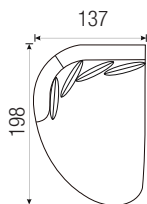

MEDUSA / W x H x D sitting height: 43

**Passe
Partout**®

1-seat arm L
101x86x112

1-seat arm R
101x86x112

1-seat without arms
82x86x112

Pouf
115x43x117

Intermedium pouf
102x43x117

Intermedium pouf small
82x43x117

1,5-seat arm L
121x86x112

1,5-seat arm R
121x86x112

1,5-seat without arms
102x86x112

End pouf L
108x43x117

End pouf R
108x43x117

Longchair small arm L*
101x86x167

Longchair small arm R*
101x86x167

Longchair arm L*
121x86x187

Longchair arm R*
121x86x187

Lovely L*
137x86x198

Lovely R*
137x86x198

Lovely top view

Bubble corner
143x86x143

Bubble corner top view

Corner
118x86x118

Corner top view