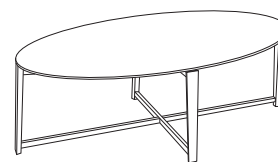

TUBE / W x H x D

COFFEE TABLE

**Passe
Partout**®

Tube round table 50 high
50x50x50

Tube round table 50 middle
50x40x50

Tube round table 50 low
50x30x50

Tube round table 75 high
75x50x75

Tube round table 75 middle
75x40x75

Tube round table 75 low
75x30x75

Tube round table 100 high
100x50x100

Tube round table 100 middle
100x40x100

Tube round table 100 low
100x30x100

Tube round table 120 high
120x50x120

Tube round table 120 middle
120x40x120

Tube round table 120 low
120x30x120

Tube ellipse table high
140x50x65

Tube ellipse table middle
140x40x65

Tube ellipse table low
140x30x65

HOUT

leverbaar in plain eik
kleuren eik: natural 24, tobacco 20, grey 26, anthracite 25
of black 02