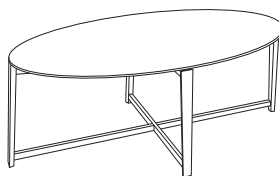

TUBE / W x H x D

COFFEE TABLE

**Passe
Partout**®

Tube round table 50 high
50x50x50

Tube round table 50 middle
50x40x50

Tube round table 50 low
50x30x50

Tube round table 75 high
75x50x75

Tube round table 75 middle
75x40x75

Tube round table 75 low
75x30x75

Tube round table 100 high
100x50x100

Tube round table 100 middle
100x40x100

Tube round table 100 low
100x30x100

Tube round table 120 high
120x50x120

Tube round table 120 middle
120x40x120

Tube round table 120 low
120x30x120

Tube ellipse table high
140x50x65

Tube ellipse table middle
140x40x65

Tube ellipse table low
140x30x65

HOUT

leverbaar in plain eik
kleuren eik: natural 24, tobacco 20, grey 26, anthracite 25
of black 02